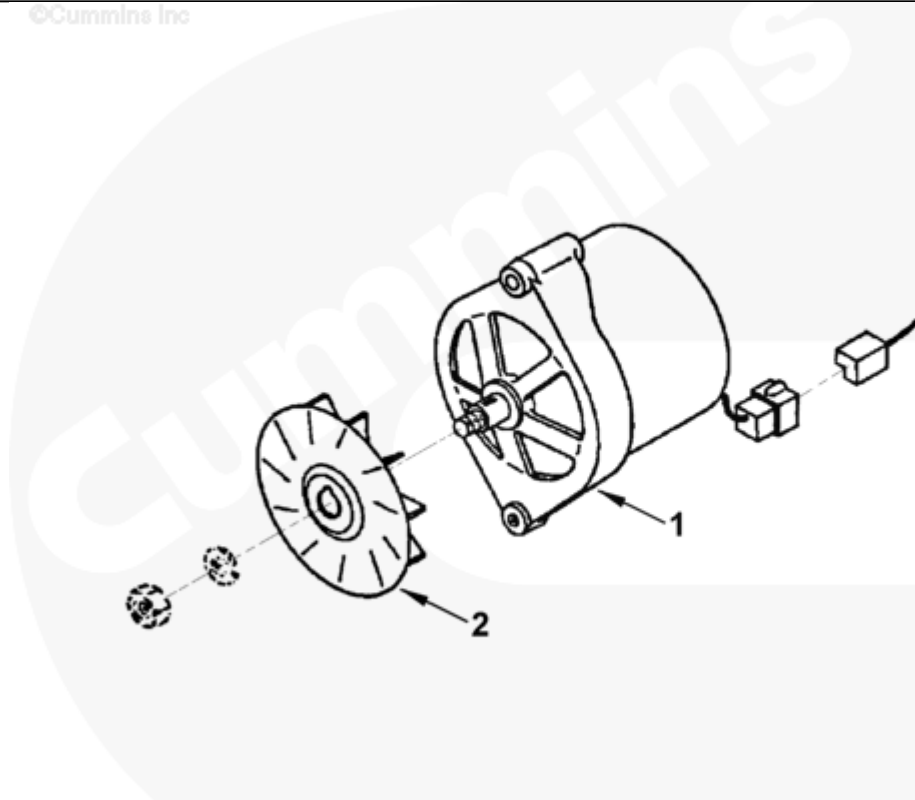

Cummins Inc

ee900gf

[SMALL](#) | [MEDIUM](#) | [LARGE](#)

Cart	Ref No	Part Number	Part Description	Required	Remarks
View My Cart					
		EE9023	Alternator		12 Volt, 63 AMP, negative...(More)

					ground Bosch K1 alternator.
					Includes alternator, wiring
					harness and fan for clockwise
					rotation.
<input type="checkbox"/>	1	3911248	Alternator	1	
<input type="checkbox"/>	2	3904981	Alternator Fan	1	
<input type="checkbox"/>	3	3911945	Wiring Harness	1	